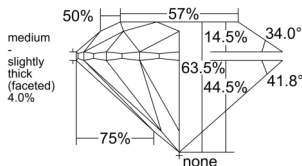

GIA®

FACSIMILE

GIA REPORT 6521068119

Verify this report at GIA.edu

GIA NATURAL DIAMOND DOSSIER®

May 05, 2025
GIA Report Number 6521068119
Shape and Cutting Style ..... Round Brilliant
Measurements ..... 5.32 - 5.35 x 3.39 mm

GRADING RESULTS

Carat Weight ..... 0.60 carat
Color Grade I
Clarity Grade VS1
Cut Grade ..... Excellent

ADDITIONAL GRADING INFORMATION

Polish ..... Excellent
Symmetry ..... Excellent
Fluorescence ..... Medium Blue
Clarity Characteristics..... Feather, Indented Natural, Needle
Inscription(s): GIA 6521068119

PROPORTIONS

Profile to actual proportions