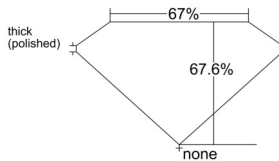

GIA®

FACSIMILE

GIA REPORT 6521097975

Verify this report at GIA.edu

GIA NATURAL DIAMOND DOSSIER®

May 08, 2025
GIA Report Number 6521097975
Shape and Cutting Style ..... **Cut-Cornered Rectangular Modified Brilliant**
Measurements ..... 5.44 x 4.04 x 2.73 mm

GRADING RESULTS

Carat Weight ..... 0.56 carat
Color Grade ..... D
Clarity Grade VS1

ADDITIONAL GRADING INFORMATION

Polish ..... Excellent
Symmetry ..... Excellent
Fluorescence ..... None
Clarity Characteristics..... Crystal, Needle, Pinpoint
Inscription(s): GIA 6521097975

PROPORTIONS

Profile not to actual proportions

GRADING SCALES

GIA COLOR SCALE		GIA CLARITY SCALE			
COLORLESS	D	VERY VERY SLIGHTLY INCLUDED	FLAWLESS		
	E		INTERNALLY FLAWLESS		
	F	VERY SLIGHTLY INCLUDED	VVS₁		
	G		VVS₂		
	H		VS₁		
	NEAR COLORLESS	I	SLIGHTLY INCLUDED	VS₂	
		J		SI₁	
		FAINT	K	INCLUDED	SI₂
			L		I₁
			M		I₂
VERT LIGHT	N	LIGHT	I₃		
	O				
	P				
	Q				
	R				
	S				
	T