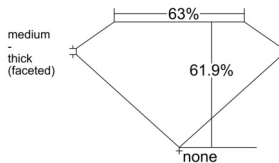

GIA®

FACSIMILE

GIA REPORT 6521114981

Verify this report at GIA.edu

GIA NATURAL DIAMOND DOSSIER®

May 10, 2025
GIA Report Number 6521114981
Shape and Cutting Style ..... Pear Brilliant
Measurements ..... 7.20 x 4.76 x 2.95 mm

GRADING RESULTS

Carat Weight ..... 0.60 carat
Color Grade ..... G
Clarity Grade VVS1

ADDITIONAL GRADING INFORMATION

Polish ..... Excellent
Symmetry ..... Good
Fluorescence ..... Medium Blue
Clarity Characteristics..... Pinpoint, Feather, Indented Natural
Inscription(s): GIA 6521114981

PROPORTIONS

Profile not to actual proportions

GRADING SCALES

GIA COLOR SCALE		GIA CLARITY SCALE			
COLORLESS	D	VERY VERY SLIGHTLY INCLUDED	FLAWLESS		
	E		INTERNALLY FLAWLESS		
	F	VERY SLIGHTLY INCLUDED	VVS₁		
	G		VVS₂		
	H		VS₁		
	NEAR COLORLESS	I	SLIGHTLY INCLUDED	VS₂	
		J		SI₁	
		FAINT	K	INCLUDED	SI₂
			L		I₁
			M		I₂
VERT LIGHT	N	LIGHT	I₃		
	O				
	P				
	Q				
	R