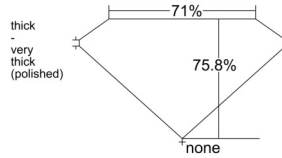

GIA®

FACSIMILE

GIA REPORT 6521130698

Verify this report at GIA.edu

GIA NATURAL DIAMOND DOSSIER®

May 14, 2025
GIA Report Number 6521130698
Shape and Cutting Style ..... **Square Modified Brilliant**
Measurements ..... 4.10 x 4.10 x 3.10 mm

GRADING RESULTS

Carat Weight ..... 0.47 carat
Color Grade ..... G
Clarity Grade VS1

ADDITIONAL GRADING INFORMATION

Polish ..... Excellent
Symmetry ..... Very Good
Fluorescence ..... None
Clarity Characteristics..... Feather, Needle, Cloud
Inscription(s): GIA 6521130698

PROPORTIONS

Profile not to actual proportions

GRADING SCALES

GIA COLOR SCALE		GIA CLARITY SCALE			
COLORLESS	D	VERY VERY SLIGHTLY INCLUDED	FLAWLESS		
	E		INTERNALLY FLAWLESS		
	F		VVS₁		
	NEAR COLORLESS	G	VVS₂		
		H	VERY SLIGHTLY INCLUDED	VS₁	
		I		VS₂	
		FAINT	J	SLIGHTLY INCLUDED	SI₁
			K		SI₂
	L		INCLUDED		I₁
	M			I₂	
VERT LIGHT	N		INCLUDED	I₃	
	O				
	P				
	Q				
	R				
LIGHT	S				
	T				
	U				
	V				
	W				
	X				
	Y				
	Z