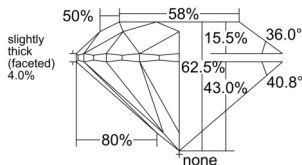

GIA®

FACSIMILE

GIA REPORT 6521132738

Verify this report at GIA.edu

GIA NATURAL DIAMOND DOSSIER®

May 13, 2025
GIA Report Number 6521132738
Shape and Cutting Style ..... Round Brilliant
Measurements ..... 5.35 - 5.37 x 3.35 mm

GRADING RESULTS

Carat Weight ..... 0.60 carat
Color Grade ..... E
Clarity Grade VVS1
Cut Grade ..... Excellent

ADDITIONAL GRADING INFORMATION

Polish ..... Excellent
Symmetry ..... Excellent
Fluorescence ..... Strong Blue
Clarity Characteristics ..... Cavity, Surface Graining
Inscription(s): GIA 6521132738

PROPORTIONS

Profile to actual proportions

GRADING SCALES

GIA COLOR SCALE

COLORESS	D
	E
	F
	G
	H
	I
	J
NEAR COLORESS	K
	L
FAIN	M
	N
	O
	P
VERY LIGHT	Q
	R
	S
	T
	U
	V
	W
	X
	Y
LIGHT	Z

GIA CLARITY SCALE

	FLAWLESS
	INTERNALLY FLAWLESS
VERY VERY SLIGHTLY INCLUDED	VVS₁
	VVS₂
VERY SLIGHTLY INCLUDED	VS₁
	VS₂
SLIGHTLY INCLUDED	SI₁
	SI₂
INCLUDED	I₁
	I₂
	I₃

GIA CUT SCALE

	EXCELLENT
	VERY GOOD
	GOOD
	FAIR
	POOR