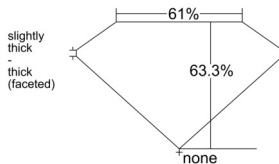

GIA®

FACSIMILE

GIA REPORT 6521141880

Verify this report at GIA.edu

GIA NATURAL DIAMOND DOSSIER®

May 14, 2025
GIA Report Number 6521141880
Shape and Cutting Style ..... Pear Brilliant
Measurements ..... 5.62 x 3.75 x 2.38 mm

GRADING RESULTS

Carat Weight ..... 0.30 carat
Color Grade ..... E
Clarity Grade VS1

ADDITIONAL GRADING INFORMATION

Polish ..... Excellent
Symmetry ..... Very Good
Fluorescence ..... None
Clarity Characteristics ..... Cloud, Pinpoint
Inscription(s): GIA 6521141880

PROPORTIONS

Profile not to actual proportions

GRADING SCALES

GIA COLOR SCALE		GIA CLARITY SCALE			
COLORLESS	D	VERY VERY SLIGHTLY INCLUDED	FLAWLESS		
	E		INTERNALLY FLAWLESS		
	F	VERY SLIGHTLY INCLUDED	VS₁		
	G		VS₂		
	H		VS₁		
	NEAR COLORLESS	I	SLIGHTLY INCLUDED	VS₂	
		J		SI₁	
		FAINT	K	INCLUDED	SI₂
			L		I₁
			M		I₂
VERT LIGHT	N	LIGHT	I₃		
	O				
	P				
	Q				
	R