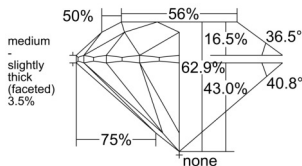

GIA®

FACSIMILE

GIA REPORT 6521157373

Verify this report at GIA.edu

GIA NATURAL DIAMOND DOSSIER®

May 15, 2025
GIA Report Number 6521157373
Shape and Cutting Style ..... Round Brilliant
Measurements ..... 5.62 - 5.66 x 3.55 mm

GRADING RESULTS

Carat Weight ..... 0.70 carat
Color Grade ..... G
Clarity Grade S11
Cut Grade ..... Excellent

ADDITIONAL GRADING INFORMATION

Polish ..... Excellent
Symmetry ..... Excellent
Fluorescence ..... None
Clarity Characteristics ..... Crystal, Cloud
Inscription(s): GIA 6521157373

PROPORTIONS

GRADING SCALES

GIA COLOR SCALE

COLORESS	D
	E
	F
	G
	H
	I
	J
NEAR COLORESS	K
	L
FANIT	M
	N
	O
	P
VERY LIGHT	Q
	R
	S
	T
	U
	V
	W
	X
	Y
LIGHT	Z

GIA CLARITY SCALE

FLAWLESS	INTERNAL FLAWLESS	
		EXCELLENT
VERY VERY SLIGHTLY INCLUDED	VVS₁	
	VVS₂	
VERY SLIGHTLY INCLUDED	VS₁	
	VS₂	
SLIGHTLY INCLUDED	SI₁	
	SI₂	
INCLUDED	I₁	
	I₂	
	I₃	
POOR		

GIA CUT SCALE

EXCELLENT
VERY GOOD
GOOD
FAIR
POOR