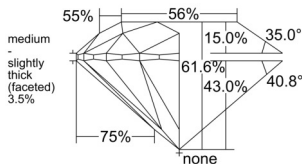

GIA®

FACSIMILE

GIA REPORT 6521164212

Verify this report at GIA.edu

GIA NATURAL DIAMOND DOSSIER®

May 19, 2025
GIA Report Number 6521164212
Shape and Cutting Style ..... Round Brilliant
Measurements ..... 5.26 - 5.29 x 3.25 mm

GRADING RESULTS

Carat Weight ..... 0.55 carat
Color Grade ..... G
Clarity Grade VVS1
Cut Grade ..... Excellent

ADDITIONAL GRADING INFORMATION

Polish ..... Excellent
Symmetry ..... Excellent
Fluorescence ..... Faint
Clarity Characteristics ..... Pinpoint, Feather
Inscription(s): GIA 6521164212

PROPORTIONS

GRADING SCALES

GIA COLOR SCALE	GIA CLARITY SCALE	GIA CUT SCALE	
D	FLAWLESS	EXCELLENT	
E	INTERNALLY FLAWLESS		
F		VVS₁	VERY GOOD
G	VVS₂		
H	VS₁	GOOD	
I	VS₂		
J	SI₁	FAIR	
K	SI₂		
L	I₁	POOR	
M	I₂		
N	I₃		
O			
P			
Q			
R			
S			
T			
U			
V			
W			
X			
Y			
Z