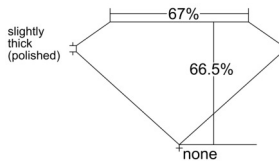

GIA®

FACSIMILE

GIA REPORT 6521184554

Verify this report at GIA.edu

GIA NATURAL DIAMOND DOSSIER®

May 17, 2025
GIA Report Number 6521184554
Shape and Cutting Style ..... Emerald Cut
Measurements ..... 4.73 x 3.47 x 2.31 mm

GRADING RESULTS

Carat Weight ..... 0.37 carat
Color Grade ..... G
Clarity Grade VS1

ADDITIONAL GRADING INFORMATION

Polish ..... Excellent
Symmetry ..... Very Good
Fluorescence ..... Faint
Clarity Characteristics..... Crystal, Cloud, Needle, Pinpoint
Inscription(s): GIA 6521184554

PROPORTIONS

Profile not to actual proportions

GRADING SCALES

GIA COLOR SCALE		GIA CLARITY SCALE			
COLORLESS	D	VERY VERY SLIGHTLY INCLUDED	FLAWLESS		
	E		INTERNALLY FLAWLESS		
	F	VERY SLIGHTLY INCLUDED	VVS₁		
	G		VVS₂		
	H		VS₁		
	NEAR COLORLESS	I	SLIGHTLY INCLUDED	VS₂	
		J		SI₁	
		FAINT	K	INCLUDED	SI₂
			L		I₁
			M		I₂
VERT LIGHT	N	LIGHT	I₃		
	O				
	P				
	Q				
	R