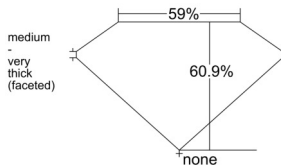

GIA®

FACSIMILE

GIA REPORT 6521192933

Verify this report at GIA.edu

GIA NATURAL DIAMOND DOSSIER®

May 19, 2025
GIA Report Number 6521192933
Shape and Cutting Style ..... Heart Brilliant
Measurements ..... 3.86 x 4.56 x 2.78 mm

GRADING RESULTS

Carat Weight ..... 0.30 carat
Color Grade ..... G
Clarity Grade VS2

ADDITIONAL GRADING INFORMATION

Polish ..... Very Good
Symmetry ..... Good
Fluorescence ..... None
Clarity Characteristics ..... Cloud, Crystal
Inscription(s): GIA 6521192933

PROPORTIONS

Profile not to actual proportions

GRADING SCALES

GIA COLOR SCALE		GIA CLARITY SCALE	
COLORLESS	D	VERY VERY SLIGHTLY INCLUDED	FLAWLESS
	E		INTERNALLY FLAWLESS
	F		VVS₁
	G		VVS₂
	H		VS₁
	I		VS₂
	J		SI₁
	K		SI₂
	L		I₁
	M		I₂
NEAR COLORLESS	N	SLIGHTLY INCLUDED	I₃
	O		
	P		
	Q		
FAINT	R		
	S		
	T		
	U		
VERT LIGHT	V		
	W		
	X		
	Y		
LIGHT	Z