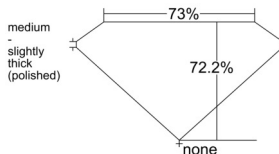

GIA®

FACSIMILE

GIA REPORT 6521277603

Verify this report at GIA.edu

GIA NATURAL DIAMOND DOSSIER®

May 27, 2025
GIA Report Number 6521277603
Shape and Cutting Style ..... **Square Modified Brilliant**
Measurements ..... 5.05 x 4.96 x 3.58 mm

GRADING RESULTS

Carat Weight ..... 0.71 carat
Color Grade ..... G
Clarity Grade VS2

ADDITIONAL GRADING INFORMATION

Polish ..... Excellent
Symmetry ..... Excellent
Fluorescence ..... Faint
Clarity Characteristics ..... Cloud, Feather
Inscription(s): GIA 6521277603

PROPORTIONS

Profile not to actual proportions

GRADING SCALES

GIA COLOR SCALE		GIA CLARITY SCALE			
COLORLESS	D	VERY VERY SLIGHTLY INCLUDED	FLAWLESS		
	E		INTERNALLY FLAWLESS		
	F	VERY SLIGHTLY INCLUDED	VVS₁		
	G		VVS₂		
	H		VS₁		
	NEAR COLORLESS	I	SLIGHTLY INCLUDED	VS₂	
		J		SI₁	
		FAINT	K	INCLUDED	SI₂
			L		I₁
			M		I₂
VERT LIGHT	N	LIGHT	I₃		
	O				
	P				
	Q				
	R