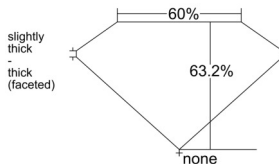

GIA®

FACSIMILE

GIA REPORT 6521278988

Verify this report at GIA.edu

GIA NATURAL DIAMOND DOSSIER®

June 07, 2025
GIA Report Number 6521278988
Shape and Cutting Style ..... Pear Brilliant
Measurements ..... 5.68 x 3.79 x 2.39 mm

GRADING RESULTS

Carat Weight ..... 0.31 carat
Color Grade ..... F
Clarity Grade VS1

ADDITIONAL GRADING INFORMATION

Polish ..... Very Good
Symmetry ..... Good
Fluorescence ..... None
Clarity Characteristics..... Needle, Crystal, Pinpoint
Inscription(s): GIA 6521278988

PROPORTIONS

Profile not to actual proportions

GRADING SCALES

GIA COLOR SCALE		GIA CLARITY SCALE	
COLORLESS	D	VERY VERY SLIGHTLY INCLUDED	FLAWLESS
	E		INTERNALLY FLAWLESS
	F		VS₁
	G		VS₂
	H		VS₁
	I		VS₂
	J		SI₁
	K		SI₂
	L		I₁
	M		I₂
NEAR COLORLESS	N	SLIGHTLY INCLUDED	I₃
	O		
	P		
	Q		
FAINT	R		
	S		
	T		
	U		
VERT LIGHT	V		
	W		
	X		
	Y		
LIGHT	Z