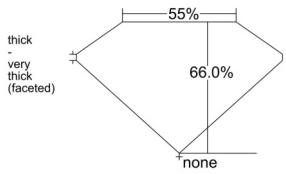

GIA®

FACSIMILE

GIA REPORT 6521298624

Verify this report at GIA.edu

GIA NATURAL DIAMOND DOSSIER®

May 28, 2025
GIA Report Number 6521298624
Shape and Cutting Style ..... Oval Brilliant
Measurements ..... 7.08 x 5.46 x 3.60 mm

GRADING RESULTS

Carat Weight ..... 0.90 carat
Color Grade ..... D
Clarity Grade SI1

ADDITIONAL GRADING INFORMATION

Polish ..... Excellent
Symmetry ..... Very Good
Fluorescence ..... Faint
Clarity Characteristics ..... Crystal
Inscription(s): GIA 6521298624

PROPORTIONS

Profile not to actual proportions

GRADING SCALES

GIA COLOR SCALE		GIA CLARITY SCALE			
COLORLESS	D	VERY VERY SLIGHTLY INCLUDED	FLAWLESS		
	E		INTERNALLY FLAWLESS		
	F	VERY SLIGHTLY INCLUDED	VVS₁		
	G		VVS₂		
	H		VS₁		
	NEAR COLORLESS	I	SLIGHTLY INCLUDED	SI₁	
		J		SI₂	
		FAINT	K	INCLUDED	I₁
			L		I₂
			M		I₃
VERT LIGHT	N		LIGHT		
	O				
	P				
	Q				
	R