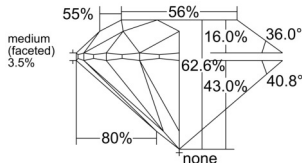

GIA®

FACSIMILE

GIA REPORT 6521321579

Verify this report at GIA.edu

GIA NATURAL DIAMOND DOSSIER®

June 02, 2025
GIA Report Number 6521321579
Shape and Cutting Style ..... Round Brilliant
Measurements ..... 4.47 - 4.49 x 2.81 mm

GRADING RESULTS

Carat Weight ..... 0.34 carat
Color Grade ..... D
Clarity Grade VS1
Cut Grade ..... Excellent

ADDITIONAL GRADING INFORMATION

Polish ..... Excellent
Symmetry ..... Excellent
Fluorescence ..... None
Clarity Characteristics ..... Crystal, Cloud
Inscription(s): GIA 6521321579

PROPORTIONS

Profile to actual proportions