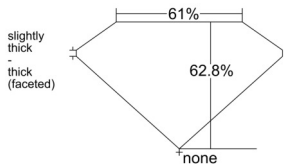

GIA®

FACSIMILE

GIA REPORT 6521354260

Verify this report at GIA.edu

GIA NATURAL DIAMOND DOSSIER®

May 31, 2025
GIA Report Number 6521354260
Shape and Cutting Style ..... Pear Brilliant
Measurements ..... 6.28 x 4.17 x 2.62 mm

GRADING RESULTS

Carat Weight ..... 0.40 carat
Color Grade ..... G
Clarity Grade VS1

ADDITIONAL GRADING INFORMATION

Polish ..... Excellent
Symmetry ..... Very Good
Fluorescence ..... None
Clarity Characteristics..... Crystal, Needle, Cloud, Pinpoint
Inscription(s): GIA 6521354260

PROPORTIONS

Profile not to actual proportions

GRADING SCALES

GIA COLOR SCALE		GIA CLARITY SCALE			
COLORLESS	D	VERY VERY SLIGHTLY INCLUDED	FLAWLESS		
	E		INTERNALLY FLAWLESS		
	F		VS₁		
	NEAR COLORLESS	G	VERY SLIGHTLY INCLUDED	VS₂	
		H		VS₁	
		FANT	I	SLIGHTLY INCLUDED	VS₂
			J		SI₁
			K		SI₂
	VERT LIGHT	L	INCLUDED	I₁	
		M		I₂	
N		I₃			
O					
P					
Q					
R					
LIGHT	S				
	T				
	U				
	V				
	Z