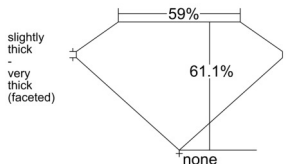

GIA®

FACSIMILE

GIA REPORT 6521357607

Verify this report at GIA.edu

GIA NATURAL DIAMOND DOSSIER®

June 06, 2025
GIA Report Number 6521357607
Shape and Cutting Style ..... Pear Brilliant
Measurements ..... 6.54 x 3.68 x 2.25 mm

GRADING RESULTS

Carat Weight ..... 0.31 carat
Color Grade ..... F
Clarity Grade VS1

ADDITIONAL GRADING INFORMATION

Polish ..... Excellent
Symmetry ..... Very Good
Fluorescence ..... None
Clarity Characteristics ..... Crystal, Needle
Inscription(s): GIA 6521357607

PROPORTIONS

Profile not to actual proportions

GRADING SCALES

GIA COLOR SCALE		GIA CLARITY SCALE		
COLORLESS	D	VERY VERY SLIGHTLY INCLUDED	FLAWLESS	
	E		INTERNALLY FLAWLESS	
	F		VS₁	
	G		VS₂	
	NEAR COLORLESS	H	VERY SLIGHTLY INCLUDED	VS₁
		I		VS₂
		J	SLIGHTLY INCLUDED	I₁
		K		I₂
		L		I₃
		M		
FAINT	N	INCLUDED		
	O			
	P			
	Q			
	R			
	S			
	T			
	U			
VERY LIGHT	V			
	W			
	X			
	Y			
LIGHT	Z