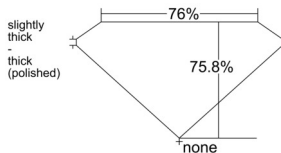

GIA®

FACSIMILE

GIA REPORT 6521361426

Verify this report at GIA.edu

GIA NATURAL DIAMOND DOSSIER®

June 05, 2025
GIA Report Number 6521361426
Shape and Cutting Style ..... Square Modified Brilliant
Measurements ..... 5.19 x 5.17 x 3.92 mm

GRADING RESULTS

Carat Weight ..... 0.90 carat
Color Grade ..... F
Clarity Grade VS1

ADDITIONAL GRADING INFORMATION

Polish ..... Very Good
Symmetry ..... Excellent
Fluorescence ..... None
Clarity Characteristics ..... Crystal, Needle
Inscription(s): GIA 6521361426

PROPORTIONS

Profile not to actual proportions

GRADING SCALES

GIA COLOR SCALE		GIA CLARITY SCALE			
COLORLESS	D	VERY VERY SLIGHTLY INCLUDED	FLAWLESS		
	E		INTERNALLY FLAWLESS		
	F		VVS₁		
	G		VVS₂		
	NEAR COLORLESS	H	VERY SLIGHTLY INCLUDED	VS₁	
		I		VS₂	
		FAINT	J	SLIGHTLY INCLUDED	I₁
			K		I₂
	L		I₃		
	LIGHT		M		
N					
O					
P					
Q					
R