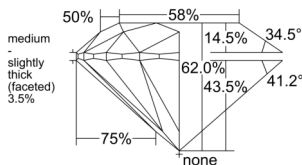

GIA®

FACSIMILE

GIA REPORT 6521388954

Verify this report at GIA.edu

GIA NATURAL DIAMOND DOSSIER®

June 07, 2025
GIA Report Number 6521388954
Shape and Cutting Style ..... Round Brilliant
Measurements ..... 3.61 - 3.63 x 2.24 mm

GRADING RESULTS

Carat Weight ..... 0.18 carat
Color Grade ..... F
Clarity Grade VVS1
Cut Grade ..... Excellent

ADDITIONAL GRADING INFORMATION

Polish ..... Excellent
Symmetry ..... Excellent
Fluorescence ..... None
Clarity Characteristics ..... Pinpoint, Feather
Inscription(s): GIA 6521388954

PROPORTIONS

Profile to actual proportions

GRADING SCALES

GIA COLOR SCALE	GIA CLARITY SCALE	GIA CUT SCALE	
D	FLAWLESS	EXCELLENT	
E	INTERNALLY FLAWLESS		
F		VVS₁	VERY GOOD
G	VVS₂		
H	VS₁	GOOD	
I	VS₂		
J	SI₁	FAIR	
K	SI₂		
L	I₁	POOR	
M			
N			
O	I₂		
P			
Q			
R	I₃		
S			
T			
U			
V			
W			
X			
Y			
Z