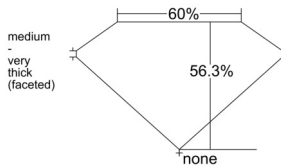

GIA®

FACSIMILE

GIA REPORT 6521424893

Verify this report at GIA.edu

GIA NATURAL DIAMOND DOSSIER®

June 07, 2025
GIA Report Number 6521424893
Shape and Cutting Style ..... Heart Brilliant
Measurements ..... 5.52 x 6.10 x 3.43 mm

GRADING RESULTS

Carat Weight ..... 0.66 carat
Color Grade ..... F
Clarity Grade S11

ADDITIONAL GRADING INFORMATION

Polish ..... Very Good
Symmetry ..... Very Good
Fluorescence ..... Medium Blue
Clarity Characteristics..... Twinning Wisp, Crystal, Feather
Inscription(s): GIA 6521424893

PROPORTIONS

Profile not to actual proportions

GRADING SCALES

GIA COLOR SCALE		GIA CLARITY SCALE			
COLORLESS	D	VERY VERY SLIGHTLY INCLUDED	FLAWLESS		
	E		INTERNALLY FLAWLESS		
	F	VERY SLIGHTLY INCLUDED	VVS₁		
	G		VVS₂		
	H		VS₁		
	NEAR COLORLESS	I	SLIGHTLY INCLUDED	VS₂	
		J		S1₁	
		FAINT	K	INCLUDED	S1₂
			L		I₁
			M		I₂
VERT LIGHT	N	LIGHT	I₃		
	O				
	P				
	Q				
	R