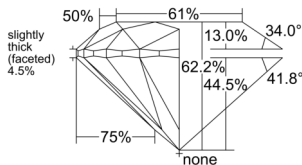

GIA®

FACSIMILE

GIA NATURAL DIAMOND DOSSIER®

June 09, 2025
GIA Report Number 6521426816
Shape and Cutting Style ..... Round Brilliant
Measurements ..... 5.26 - 5.30 x 3.28 mm

GRADING RESULTS

Carat Weight ..... 0.57 carat
Color Grade I
Clarity Grade VS2
Cut Grade ..... Excellent

ADDITIONAL GRADING INFORMATION

Polish ..... Excellent
Symmetry ..... Excellent
Fluorescence ..... Faint
Clarity Characteristics..... Cloud, Crystal, Feather
Inscription(s): GIA 6521426816

GIA REPORT 6521426816

Verify this report at GIA.edu

PROPORTIONS

Profile to actual proportions