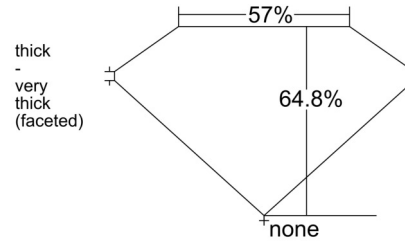

GIA NATURAL DIAMOND GRADING REPORT

June 10, 2025
 GIA Report Number 6521429268
 Shape and Cutting Style Oval Brilliant
 Measurements 8.28 x 6.01 x 3.90 mm

GRADING RESULTS

Carat Weight 1.30 carat
 Color Grade G
 Clarity Grade VS1

Profile not to actual proportions

CLARITY CHARACTERISTICS

KEY TO SYMBOLS*

- Crystal
- ⊗ Cloud
- ∖ Needle

* Red symbols denote internal characteristics (inclusions). Green or black symbols denote external characteristics (blemishes). Diagram is an approximate representation of the diamond, and symbols shown indicate type, position, and approximate size of clarity characteristics. All clarity characteristics may not be shown. Details of finish are not shown.