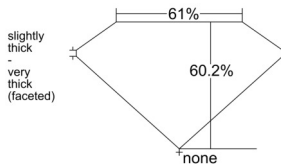

GIA®

FACSIMILE

GIA REPORT 6521439253

Verify this report at GIA.edu

GIA NATURAL DIAMOND DOSSIER®

June 09, 2025
GIA Report Number 6521439253
Shape and Cutting Style ..... Heart Brilliant
Measurements ..... 4.67 x 5.58 x 3.36 mm

GRADING RESULTS

Carat Weight ..... 0.50 carat
Color Grade ..... E
Clarity Grade VS1

ADDITIONAL GRADING INFORMATION

Polish ..... Excellent
Symmetry ..... Excellent
Fluorescence ..... None
Clarity Characteristics..... Feather, Needle, Cloud, Pinpoint
Inscription(s): GIA 6521439253

PROPORTIONS

Profile not to actual proportions

GRADING SCALES

GIA COLOR SCALE		GIA CLARITY SCALE	
NEAR COLORLESS	D	VERY VERY SLIGHTLY INCLUDED	FLAWLESS
	E		INTERNALLY FLAWLESS
	F		VVS₁
	G		VVS₂
	H		VS₁
	I		VS₂
	J		SI₁
	K		SI₂
	L		I₁
	M		I₂
FAINT	N	SLIGHTLY INCLUDED	I₃
	O		
	P		
	Q		
VERY LIGHT	R	INCLUDED	
	S		
	T		
	U		
LIGHT	V		
	W		
	X		
	Y		
Z