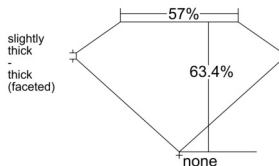

GIA®

FACSIMILE

GIA REPORT 6521472399

Verify this report at GIA.edu

GIA NATURAL DIAMOND DOSSIER®

June 13, 2025
GIA Report Number 6521472399
Shape and Cutting Style ..... Pear Brilliant
Measurements ..... 6.74 x 4.04 x 2.56 mm

GRADING RESULTS

Carat Weight ..... 0.41 carat
Color Grade ..... D
Clarity Grade VS1

ADDITIONAL GRADING INFORMATION

Polish ..... Excellent
Symmetry ..... Very Good
Fluorescence ..... None
Clarity Characteristics ..... Cloud, Pinpoint, Needle
Inscription(s): GIA 6521472399

PROPORTIONS

Profile not to actual proportions

GRADING SCALES

GIA COLOR SCALE		GIA CLARITY SCALE	
COLORLESS	D	VERY VERY SLIGHTLY INCLUDED	FLAWLESS
	E		INTERNALLY FLAWLESS
	F		VS₁
	G		VS₂
	H		VS₁
	I		VS₂
	J		SI₁
	K		SI₂
	L		I₁
	M		I₂
NEAR COLORLESS	N	SLIGHTLY INCLUDED	I₃
	O		
	P		
	Q		
FAINT	R		
	S		
	T		
	U		
VERY LIGHT	V		
	W		
	X		
	Y		
LIGHT	Z