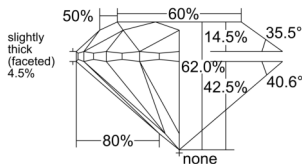

GIA®

FACSIMILE

GIA REPORT 6521484187

Verify this report at GIA.edu

GIA NATURAL DIAMOND DOSSIER®

June 13, 2025
GIA Report Number 6521484187
Shape and Cutting Style ..... Round Brilliant
Measurements ..... 4.99 - 5.05 x 3.11 mm

GRADING RESULTS

Carat Weight ..... 0.50 carat
Color Grade ..... F
Clarity Grade VS1
Cut Grade ..... Excellent

ADDITIONAL GRADING INFORMATION

Polish ..... Excellent
Symmetry ..... Very Good
Fluorescence ..... None
Clarity Characteristics..... Feather, Cloud, Pinpoint, Indented
Natural

Inscription(s): GIA 6521484187

PROPORTIONS

Profile to actual proportions