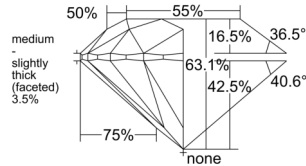

GIA®

FACSIMILE

GIA REPORT 6521517704

Verify this report at GIA.edu

GIA NATURAL DIAMOND DOSSIER®

June 17, 2025
GIA Report Number 6521517704
Shape and Cutting Style ..... Round Brilliant
Measurements ..... 4.70 - 4.74 x 2.98 mm

GRADING RESULTS

Carat Weight ..... 0.41 carat
Color Grade ..... G
Clarity Grade VVS1
Cut Grade ..... Excellent

ADDITIONAL GRADING INFORMATION

Polish ..... Excellent
Symmetry ..... Excellent
Fluorescence ..... Medium Blue
Clarity Characteristics ..... Feather
Inscription(s): GIA 6521517704

PROPORTIONS

Profile to actual proportions