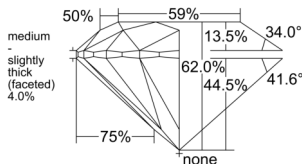

GIA®

FACSIMILE

GIA NATURAL DIAMOND DOSSIER®

June 18, 2025
GIA Report Number 6521524546
Shape and Cutting Style ..... Round Brilliant
Measurements ..... 4.73 - 4.76 x 2.94 mm

GRADING RESULTS

Carat Weight ..... 0.40 carat
Color Grade ..... G
Clarity Grade VVS1
Cut Grade ..... Excellent

ADDITIONAL GRADING INFORMATION

Polish ..... Excellent
Symmetry ..... Excellent
Fluorescence ..... Medium Blue
Clarity Characteristics ..... Internal Graining
Inscription(s): GIA 6521524546

GIA REPORT 6521524546

Verify this report at GIA.edu

PROPORTIONS

Profile to actual proportions

GRADING SCALES

GIA COLOR SCALE

COLORLESS	D
	E
	F
	G
	H
	I
	J
NEAR COLORLESS	K
	L
	M
	N
	O
	P
	Q
	R
	S
	T
	U
	V
	W
	X
	Y
LIGHT	Z

GIA CLARITY SCALE

FLAWLESS	VERY VERY SLIGHTLY INCLUDED	VS₁	VS₂	VS₁	SI₁	SI₂	I₁	I₂	I₃	
										FLAWLESS
INTERNALLY FLAWLESS	VERY SLIGHTLY INCLUDED									

GIA CUT SCALE

EXCELLENT
VERY GOOD
GOOD
FAIR
POOR