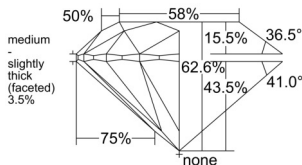

GIA®

FACSIMILE

GIA REPORT 6521537639

Verify this report at GIA.edu

GIA NATURAL DIAMOND DOSSIER®

June 26, 2025
GIA Report Number 6521537639
Shape and Cutting Style ..... Round Brilliant
Measurements ..... 4.77 - 4.80 x 3.00 mm

GRADING RESULTS

Carat Weight ..... 0.42 carat
Color Grade ..... H
Clarity Grade VVS1
Cut Grade ..... Excellent

ADDITIONAL GRADING INFORMATION

Polish ..... Excellent
Symmetry ..... Excellent
Fluorescence ..... Faint
Clarity Characteristics ..... Feather
Inscription(s): GIA 6521537639

PROPORTIONS

GRADING SCALES

GIA COLOR SCALE	GIA CLARITY SCALE	GIA CUT SCALE
COLOURLESS D	FLAWLESS	EXCELLENT
E	INTERNALLY FLAWLESS	
F	VVS₁	VERY GOOD
G		
H	VVS₂	GOOD
I	VS₁	
J	VS₂	FAIR
K	SI₁	
L	SI₂	POOR
M	I₁	
N	I₂	
O	I₃	
P		
Q		
R		
S		
T		
U		
V		
W		
X		
Y		
Z