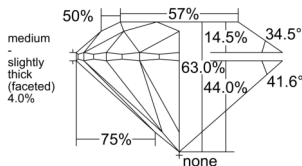

GIA®

FACSIMILE

GIA REPORT 6521545232

Verify this report at GIA.edu

GIA NATURAL DIAMOND DOSSIER®

June 19, 2025
GIA Report Number 6521545232
Shape and Cutting Style ..... Round Brilliant
Measurements ..... 5.34 - 5.39 x 3.38 mm

GRADING RESULTS

Carat Weight ..... 0.60 carat
Color Grade ..... G
Clarity Grade VS1
Cut Grade ..... Excellent

ADDITIONAL GRADING INFORMATION

Polish ..... Excellent
Symmetry ..... Excellent
Fluorescence ..... Faint
Clarity Characteristics..... Crystal, Cloud, Feather, Pinpoint
Inspection(s): GIA 6521545232

PROPORTIONS

Profile to actual proportions

GRADING SCALES

GIA COLOR SCALE	GIA CLARITY SCALE	GIA CUT SCALE
COLOURLESS	FLAWLESS	EXCELLENT
D	INTERNALLY FLAWLESS	
E	VVS₁	VERY GOOD
F		
G	VVS₂	
H	VS₁	GOOD
I		
J	VS₂	
K	SI₁	FAIR
L		
M	SI₂	
N	I₁	POOR
O		
P	I₂	
Q	I₃	
R		
S		
T		
U		
V		
W		
X		
Y		
Z