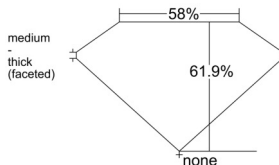

GIA®

FACSIMILE

GIA REPORT 6521551670

Verify this report at GIA.edu

GIA NATURAL DIAMOND DOSSIER®

June 19, 2025
GIA Report Number 6521551670
Shape and Cutting Style ..... Pear Brilliant
Measurements ..... 6.09 x 3.68 x 2.27 mm

GRADING RESULTS

Carat Weight ..... 0.31 carat
Color Grade ..... E
Clarity Grade VS1

ADDITIONAL GRADING INFORMATION

Polish ..... Excellent
Symmetry ..... Excellent
Fluorescence ..... None
Clarity Characteristics..... Crystal, Cloud, Pinpoint
Inscription(s): GIA 6521551670

PROPORTIONS

Profile not to actual proportions

GRADING SCALES

GIA COLOR SCALE		GIA CLARITY SCALE			
COLORLESS	D	VERY VERY SLIGHTLY INCLUDED	FLAWLESS		
	E		INTERNALLY FLAWLESS		
	F		VVS₁		
	NEAR COLORLESS	G	VERY SLIGHTLY INCLUDED	VVS₂	
		H		VS₁	
		FAINT	I	SLIGHTLY INCLUDED	VS₂
			J		SI₁
			K		SI₂
	LIGHT	L	INCLUDED	I₁	
		M		I₂	
N		I₃			
O					
P					
Q					
R