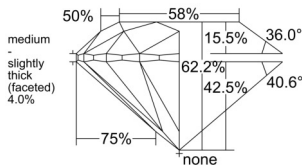

GIA®

FACSIMILE

GIA REPORT 6521563071

Verify this report at GIA.edu

GIA NATURAL DIAMOND DOSSIER®

June 26, 2025
GIA Report Number 6521563071
Shape and Cutting Style ..... Round Brilliant
Measurements ..... 5.70 - 5.75 x 3.56 mm

GRADING RESULTS

Carat Weight ..... 0.72 carat
Color Grade ..... E
Clarity Grade VVS2
Cut Grade ..... Excellent

ADDITIONAL GRADING INFORMATION

Polish ..... Excellent
Symmetry ..... Excellent
Fluorescence ..... Faint
Clarity Characteristics ..... Needle, Pinpoint
Inscription(s): GIA 6521563071

PROPORTIONS

Profile to actual proportions

GRADING SCALES

GIA COLOR SCALE	GIA CLARITY SCALE	GIA CUT SCALE
COLOURLESS	FLAWLESS	EXCELLENT
E	INTERNALLY FLAWLESS	
F	VVS₁	VERY GOOD
G		
H	VVS₂	GOOD
I	VS₁	
J	VS₂	FAIR
K	SI₁	
L	SI₂	POOR
M	I₁	
N	I₂	
O	I₃	
P		
Q		
R		
S		
T		
U		
V		
W		
X		
Y		
Z