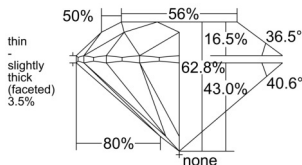

GIA®

FACSIMILE

GIA REPORT 6521571844

Verify this report at GIA.edu

GIA NATURAL DIAMOND DOSSIER®

June 21, 2025
GIA Report Number 6521571844
Shape and Cutting Style ..... Round Brilliant
Measurements ..... 5.33 - 5.37 x 3.36 mm

GRADING RESULTS

Carat Weight ..... 0.60 carat
Color Grade ..... G
Clarity Grade VS2
Cut Grade ..... Excellent

ADDITIONAL GRADING INFORMATION

Polish ..... Excellent
Symmetry ..... Excellent
Fluorescence ..... None
Clarity Characteristics ..... Crystal
Inscription(s): GIA 6521571844

PROPORTIONS

Profile to actual proportions

GRADING SCALES

GIA COLOR SCALE	GIA CLARITY SCALE	GIA CUT SCALE
Colorless	Flawless	Excellent
Near Colorless	Internally Flawless	
Faint	VVS₁	Very Good
Very Light	VVS₂	
Light	VS₁	Good
	VS₂	
	S₁	Fair
	S₂	
	I₁	Poor
	I₂	
	I₃