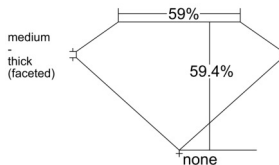

GIA®

FACSIMILE

GIA REPORT 6521574964

Verify this report at GIA.edu

GIA NATURAL DIAMOND DOSSIER®

June 21, 2025
GIA Report Number 6521574964
Shape and Cutting Style ..... Heart Brilliant
Measurements ..... 4.83 x 5.62 x 3.34 mm

GRADING RESULTS

Carat Weight ..... 0.51 carat
Color Grade ..... G
Clarity Grade VS2

ADDITIONAL GRADING INFORMATION

Polish ..... Very Good
Symmetry ..... Very Good
Fluorescence ..... None
Clarity Characteristics ..... Cloud
Inscription(s): GIA 6521574964

PROPORTIONS

Profile not to actual proportions

GRADING SCALES

GIA COLOR SCALE		GIA CLARITY SCALE			
COLORLESS	D	VERY VERY SLIGHTLY INCLUDED	FLAWLESS		
	E		INTERNALLY FLAWLESS		
	F	VERY SLIGHTLY INCLUDED	VVS₁		
	G		VVS₂		
	H		VS₁		
	NEAR COLORLESS	I	SLIGHTLY INCLUDED	VS₂	
		J		SI₁	
		FAINT	K	INCLUDED	SI₂
			L		I₁
			M		I₂
VERT LIGHT	N	LIGHT	I₃		
	O				
	P				
	Q				
	R