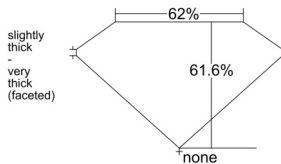

GIA®

FACSIMILE

GIA REPORT 6521575801

Verify this report at GIA.edu

GIA NATURAL DIAMOND DOSSIER®

June 23, 2025
GIA Report Number 6521575801
Shape and Cutting Style ..... Heart Brilliant
Measurements ..... 4.62 x 5.46 x 3.37 mm

GRADING RESULTS

Carat Weight ..... 0.51 carat
Color Grade ..... E
Clarity Grade VS1

ADDITIONAL GRADING INFORMATION

Polish ..... Excellent
Symmetry ..... Very Good
Fluorescence ..... None
Clarity Characteristics..... Crystal, Cloud, Pinpoint
Inscription(s): GIA 6521575801

PROPORTIONS

Profile not to actual proportions

GRADING SCALES

GIA COLOR SCALE		GIA CLARITY SCALE			
COLORLESS	D	VERY VERY SLIGHTLY INCLUDED	FLAWLESS		
	E		INTERNALLY FLAWLESS		
	F	VERY SLIGHTLY INCLUDED	VS₁		
	G		VS₂		
	H		VS₁		
	NEAR COLORLESS	I	SLIGHTLY INCLUDED	VS₂	
		J		SI₁	
		FAINT	K	INCLUDED	SI₂
			L		I₁
			M		I₂
VERT LIGHT	N	LIGHT	I₃		
	O				
	P				
	Q				
	R