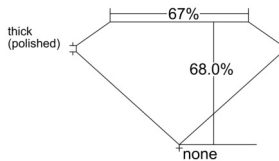

GIA®

FACSIMILE

GIA REPORT 6521578609

Verify this report at GIA.edu

GIA NATURAL DIAMOND DOSSIER®

June 21, 2025
GIA Report Number 6521578609
Shape and Cutting Style ..... Emerald Cut
Measurements ..... 5.17 x 3.80 x 2.58 mm

GRADING RESULTS

Carat Weight ..... 0.51 carat
Color Grade ..... E
Clarity Grade VVS1

ADDITIONAL GRADING INFORMATION

Polish ..... Excellent
Symmetry ..... Very Good
Fluorescence ..... Strong Blue
Clarity Characteristics ..... Pinpoint
Inscription(s): GIA 6521578609

PROPORTIONS

Profile not to actual proportions

GRADING SCALES

GIA COLOR SCALE		GIA CLARITY SCALE			
COLORLESS	D	VERY VERY SLIGHTLY INCLUDED	FLAWLESS		
	E		INTERNALLY FLAWLESS		
	F		VVS₁		
	G		VVS₂		
	NEAR COLORLESS	H	VERY SLIGHTLY INCLUDED	VS₁	
		I		VS₂	
		FAINT	J	SLIGHTLY INCLUDED	S_{I1}
			K		S_{I2}
	L		I₁		
	VERT LIGHT		M	INCLUDED	I₂
N			I₃		
O					
P					
LIGHT	Q				
	R				
	S				
	T				
	U				
	V				
W					
X					
Y					
Z