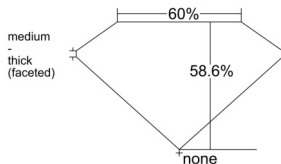

GIA®

FACSIMILE

GIA REPORT 6521589291

Verify this report at GIA.edu

GIA NATURAL DIAMOND DOSSIER®

June 23, 2025
GIA Report Number 6521589291
Shape and Cutting Style ..... Heart Brilliant
Measurements ..... 4.90 x 5.66 x 3.32 mm

GRADING RESULTS

Carat Weight ..... 0.51 carat
Color Grade ..... E
Clarity Grade VS1

ADDITIONAL GRADING INFORMATION

Polish ..... Excellent
Symmetry ..... Very Good
Fluorescence ..... None
Clarity Characteristics..... Crystal, Feather, Cloud, Needle
Inscription(s): GIA 6521589291

PROPORTIONS

Profile not to actual proportions

GRADING SCALES

GIA COLOR SCALE		GIA CLARITY SCALE	
COLORLESS	D	VERY VERY SLIGHTLY INCLUDED	FLAWLESS
	E		INTERNALLY FLAWLESS
	F		VVS₁
	G		VVS₂
	H		VS₁
	I		VS₂
	J		SI₁
	K		SI₂
	L		I₁
	M		I₂
NEAR COLORLESS	N	SLIGHTLY INCLUDED	I₃
	O		
	P		
	Q		
FAINT	R		
	S		
	T		
	U		
VERT LIGHT	V		
	W		
	X		
	Y		
LIGHT	Z