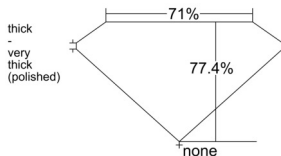

GIA®

FACSIMILE

GIA REPORT 6521599586

Verify this report at GIA.edu

GIA NATURAL DIAMOND DOSSIER®

June 25, 2025
GIA Report Number 6521599586
Shape and Cutting Style ..... Square Modified Brilliant
Measurements ..... 5.09 x 5.08 x 3.93 mm

GRADING RESULTS

Carat Weight ..... 0.90 carat
Color Grade ..... K
Clarity Grade VVS1

ADDITIONAL GRADING INFORMATION

Polish ..... Excellent
Symmetry ..... Very Good
Fluorescence ..... None
Clarity Characteristics ..... Pinpoint, Feather
Inscription(s): GIA 6521599586

PROPORTIONS

Profile not to actual proportions

GRADING SCALES

GIA COLOR SCALE		GIA CLARITY SCALE	
COLORLESS	D	VERY VERY SLIGHTLY INCLUDED	FLAWLESS
	E		INTERNALLY FLAWLESS
	F		VVS₁
	G		VVS₂
	H		VS₁
	I		VS₂
	J		SI₁
	K		SI₂
	L		I₁
	M		I₂
NEAR COLORLESS	N	SLIGHTLY INCLUDED	I₃
	O		
	P		
	Q		
FAINT	R		
	S		
	T		
	U		
VERY LIGHT	V		
	W		
	X		
	Y		
LIGHT	Z