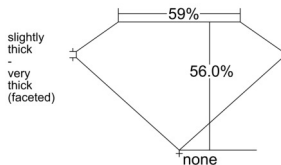

GIA®

FACSIMILE

GIA REPORT 6521621148

Verify this report at GIA.edu

GIA NATURAL DIAMOND DOSSIER®

June 26, 2025
GIA Report Number 6521621148
Shape and Cutting Style ..... Heart Brilliant
Measurements ..... 5.10 x 5.67 x 3.17 mm

GRADING RESULTS

Carat Weight ..... 0.52 carat
Color Grade ..... G
Clarity Grade VS1

ADDITIONAL GRADING INFORMATION

Polish ..... Excellent
Symmetry ..... Excellent
Fluorescence ..... Faint
Clarity Characteristics..... Crystal, Needle, Cloud, Pinpoint
Inscription(s): GIA 6521621148

PROPORTIONS

Profile not to actual proportions

GRADING SCALES

GIA COLOR SCALE		GIA CLARITY SCALE			
COLORLESS	D	VERY VERY SLIGHTLY INCLUDED	FLAWLESS		
	E		INTERNALLY FLAWLESS		
	F	VERY SLIGHTLY INCLUDED	VVS₁		
	G		VVS₂		
	H		VS₁		
	NEAR COLORLESS	I	SLIGHTLY INCLUDED	VS₂	
		J		SI₁	
		FAINT	K	INCLUDED	SI₂
			L		I₁
			M		I₂
VERT LIGHT	N	LIGHT	I₃		
	O				
	P				
	Q				
	R