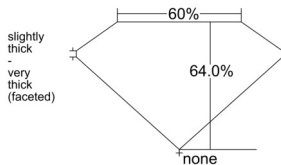

GIA®

FACSIMILE

GIA REPORT 6521621324

Verify this report at GIA.edu

GIA NATURAL DIAMOND DOSSIER®

July 02, 2025
GIA Report Number 6521621324
Shape and Cutting Style ..... Oval Brilliant
Measurements ..... 6.79 x 4.77 x 3.05 mm

GRADING RESULTS

Carat Weight ..... 0.63 carat
Color Grade ..... D
Clarity Grade SI1

ADDITIONAL GRADING INFORMATION

Polish ..... Excellent
Symmetry ..... Excellent
Fluorescence ..... Faint
Clarity Characteristics..... Crystal, Feather, Cloud
Inscription(s): GIA 6521621324

PROPORTIONS

Profile not to actual proportions

GRADING SCALES

GIA COLOR SCALE		GIA CLARITY SCALE			
COLORLESS	D	VERY VERY SLIGHTLY INCLUDED	FLAWLESS		
	E		INTERNALLY FLAWLESS		
	F	VERY SLIGHTLY INCLUDED	VVS₁		
	G		VVS₂		
	H		VS₁		
	NEAR COLORLESS	I	SLIGHTLY INCLUDED	VS₂	
		J		SI₁	
		FAINT	K	INCLUDED	SI₂
			L		I₁
			M		I₂
VERT LIGHT	N		INCLUDED	I₃	
	O				
	P				
	Q				
	R				
LIGHT	S				
	T				
	U				
	V				
	W				
X					
Y					
Z