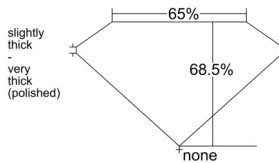

GIA®

FACSIMILE

GIA REPORT 6521655258

Verify this report at GIA.edu

GIA NATURAL DIAMOND DOSSIER®

July 01, 2025
GIA Report Number 6521655258
Shape and Cutting Style ..... Square Emerald Cut
Measurements ..... 4.58 x 4.49 x 3.08 mm

GRADING RESULTS

Carat Weight ..... 0.60 carat
Color Grade ..... F
Clarity Grade VS1

ADDITIONAL GRADING INFORMATION

Polish ..... Excellent
Symmetry ..... Excellent
Fluorescence ..... None
Clarity Characteristics ..... Crystal, Needle, Pinpoint
Inscription(s): GIA 6521655258

PROPORTIONS

Profile not to actual proportions

GRADING SCALES

GIA COLOR SCALE		GIA CLARITY SCALE			
COLORLESS	D	VERY VERY SLIGHTLY INCLUDED	FLAWLESS		
	E		INTERNALLY FLAWLESS		
	F	VERY SLIGHTLY INCLUDED	VVS₁		
	G		VVS₂		
	H		VS₁		
	NEAR COLORLESS	I	SLIGHTLY INCLUDED	VS₂	
		J		SI₁	
		FAINT	K	INCLUDED	SI₂
			L		I₁
			M		I₂
VERT LIGHT	N	LIGHT	I₃		
	O				
	P				
	Q				
	R