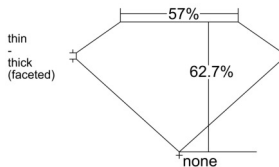

GIA®

FACSIMILE

GIA REPORT 6521668639

Verify this report at GIA.edu

GIA NATURAL DIAMOND DOSSIER®

July 02, 2025
GIA Report Number 6521668639
Shape and Cutting Style ..... Pear Brilliant
Measurements ..... 6.33 x 3.63 x 2.28 mm

GRADING RESULTS

Carat Weight ..... 0.30 carat
Color Grade ..... H
Clarity Grade VS1

ADDITIONAL GRADING INFORMATION

Polish ..... Excellent
Symmetry ..... Very Good
Fluorescence ..... None
Clarity Characteristics ..... Feather, Cloud, Needle
Inscription(s): GIA 6521668639

PROPORTIONS

Profile not to actual proportions

GRADING SCALES

GIA COLOR SCALE		GIA CLARITY SCALE			
COLORLESS	D	VERY VERY SLIGHTLY INCLUDED	FLAWLESS		
	E		INTERNALLY FLAWLESS		
	F	VERY SLIGHTLY INCLUDED	VS₁		
	G		VS₂		
	H		VS₁		
	NEAR COLORLESS	I	SLIGHTLY INCLUDED	VS₂	
		J		SI₁	
		FAINT	K	INCLUDED	SI₂
			L		I₁
			M		I₂
VERT LIGHT	N	LIGHT	I₃		
	O				
	P				
	Q				
	R