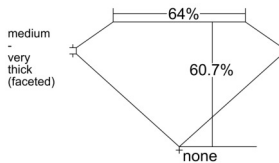

GIA®

FACSIMILE

GIA REPORT 6521668895

Verify this report at GIA.edu

GIA NATURAL DIAMOND DOSSIER®

July 02, 2025
GIA Report Number 6521668895
Shape and Cutting Style ..... Oval Brilliant
Measurements ..... 6.76 x 5.15 x 3.13 mm

GRADING RESULTS

Carat Weight ..... 0.70 carat
Color Grade ..... F
Clarity Grade S11

ADDITIONAL GRADING INFORMATION

Polish ..... Excellent
Symmetry ..... Very Good
Fluorescence ..... None
Clarity Characteristics ..... Feather, Cloud, Crystal
Inscription(s): GIA 6521668895

PROPORTIONS

Profile not to actual proportions

GRADING SCALES

GIA COLOR SCALE		GIA CLARITY SCALE	
COLORLESS	D	VERY VERY SLIGHTLY INCLUDED	FLAWLESS
	E		INTERNALLY FLAWLESS
	F		VVS₁
	G		VVS₂
	H		VS₁
	I		VS₂
	J		S1₁
	K		S1₂
	L		I₁
	M		I₂
NEAR COLORLESS	N	SLIGHTLY INCLUDED	I₃
	O		
	P		
	Q		
FAINT	R		
	S		
	T		
	U		
VERT LIGHT	V		
	W		
	X		
	Y		
LIGHT	Z