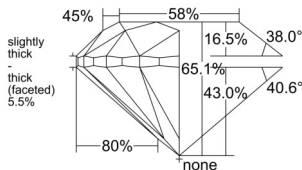

GIA®

FACSIMILE

GIA REPORT 6521670591

Verify this report at GIA.edu

GIA NATURAL DIAMOND DOSSIER®

July 03, 2025
GIA Report Number 6521670591
Shape and Cutting Style ..... Round Brilliant
Measurements ..... 4.90 - 4.93 x 3.20 mm

GRADING RESULTS

Carat Weight ..... 0.50 carat
Color Grade ..... E
Clarity Grade VS1
Cut Grade ..... Very Good

ADDITIONAL GRADING INFORMATION

Polish ..... Excellent
Symmetry ..... Excellent
Fluorescence ..... Medium Blue
Clarity Characteristics..... Crystal, Feather, Needle, Pinpoint
Inscription(s): GIA 6521670591

PROPORTIONS

Profile to actual proportions