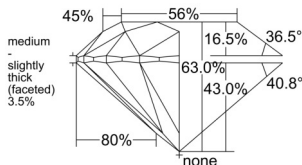

GIA®

FACSIMILE

GIA REPORT 6521678888

Verify this report at GIA.edu

GIA NATURAL DIAMOND DOSSIER®

July 03, 2025
GIA Report Number 6521678888
Shape and Cutting Style ..... Round Brilliant
Measurements ..... 4.89 - 4.95 x 3.10 mm

GRADING RESULTS

Carat Weight ..... 0.46 carat
Color Grade ..... H
Clarity Grade S11
Cut Grade ..... Excellent

ADDITIONAL GRADING INFORMATION

Polish ..... Excellent
Symmetry ..... Very Good
Fluorescence ..... None
Clarity Characteristics ..... Cloud, Crystal
Inscription(s): GIA 6521678888

PROPORTIONS

GRADING SCALES

GIA COLOR SCALE

COLOURESS	D
	E
	F
	G
	H
	I
	J
NEAR COLOURESS	K
	L
FAIN	M
	N
	O
	P
	Q
	R
	S
	T
	U
	V
	W
	X
	Y
LIGHT	Z

GIA CLARITY SCALE

FLAWLESS	VERY VERY SLIGHTLY INCLUDED	FLAWLESS		
			EXCELLENT	
INTERNALLY FLAWLESS	VERY SLIGHTLY INCLUDED	VVS₁	VERY GOOD	
		VVS₂		
VS₁	SLIGHTLY INCLUDED	VS₂	GOOD	
		SI₁		FAIR
SI₂	I₁			
POOR	INCLUDED	I₂		
		I₃		

GIA CUT SCALE

EXCELLENT
VERY GOOD
GOOD
FAIR
POOR