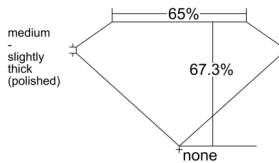

GIA®

FACSIMILE

GIA REPORT 6521708156

Verify this report at GIA.edu

GIA NATURAL DIAMOND DOSSIER®

July 05, 2025
GIA Report Number 6521708156
Shape and Cutting Style ..... Emerald Cut
Measurements ..... 4.90 x 3.58 x 2.41 mm

GRADING RESULTS

Carat Weight ..... 0.41 carat
Color Grade ..... H
Clarity Grade VS1

ADDITIONAL GRADING INFORMATION

Polish ..... Excellent
Symmetry ..... Very Good
Fluorescence ..... None
Clarity Characteristics..... Crystal, Pinpoint
Inscription(s): GIA 6521708156

PROPORTIONS

Profile not to actual proportions

GRADING SCALES

GIA COLOR SCALE		GIA CLARITY SCALE			
COLORLESS	D	VERY VERY SLIGHTLY INCLUDED	FLAWLESS		
	E		INTERNALLY FLAWLESS		
	F		VVS₁		
	G		VVS₂		
	NEAR COLORLESS	H	VERY SLIGHTLY INCLUDED	VS₁	
		I		VS₂	
		FAINT	J	SLIGHTLY INCLUDED	SI₁
			K		SI₂
	L		I₁		
	M		I₂		
N	I₃				
O					
VERT LIGHT	P	INCLUDED			
	Q				
	R				
	S				
	T				
	U				
	V				
	W				
LIGHT	X				
	Y				
	Z