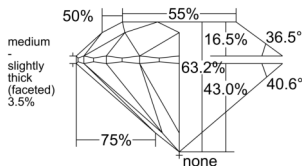

GIA®

FACSIMILE

GIA REPORT 6521731916

Verify this report at GIA.edu

GIA NATURAL DIAMOND DOSSIER®

July 08, 2025
GIA Report Number 6521731916
Shape and Cutting Style ..... Round Brilliant
Measurements ..... 5.20 - 5.25 x 3.30 mm

GRADING RESULTS

Carat Weight ..... 0.56 carat
Color Grade ..... G
Clarity Grade S11
Cut Grade ..... Excellent

ADDITIONAL GRADING INFORMATION

Polish ..... Excellent
Symmetry ..... Excellent
Fluorescence ..... None
Clarity Characteristics ..... Crystal, Cloud
Inscription(s): GIA 6521731916

PROPORTIONS

GRADING SCALES

GIA COLOR SCALE

COLORLESS	D
	E
	F
	G
	H
	I
	J
NEAR COLORLESS	K
	L
FAIN	M
	N
	O
	P
VERY LIGHT	Q
	R
	S
	T
	U
	V
	W
	X
	Y
LIGHT	Z

GIA CLARITY SCALE

FLAWLESS	INTERNAL FLAWLESS	
		FLAWLESS
VERY VERY SLIGHTLY INCLUDED	VVS₁	
	VVS₂	
VERY SLIGHTLY INCLUDED	VS₁	
	VS₂	
SLIGHTLY INCLUDED	SI₁	
	SI₂	
INCLUDED	I₁	
	I₂	
	I₃	

GIA CUT SCALE

EXCELLENT
VERY GOOD
GOOD
FAIR
POOR