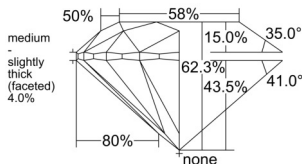

GIA®

FACSIMILE

GIA REPORT 6521768868

Verify this report at GIA.edu

GIA NATURAL DIAMOND DOSSIER®

July 11, 2025
GIA Report Number 6521768868
Shape and Cutting Style ..... Round Brilliant
Measurements ..... 4.88 - 4.92 x 3.05 mm

GRADING RESULTS

Carat Weight ..... 0.45 carat
Color Grade ..... D
Clarity Grade VVS1
Cut Grade ..... Excellent

ADDITIONAL GRADING INFORMATION

Polish ..... Excellent
Symmetry ..... Excellent
Fluorescence ..... Faint
Clarity Characteristics ..... Pinpoint, Feather
Inscription(s): GIA 6521768868

PROPORTIONS

GRADING SCALES

GIA COLOR SCALE	GIA CLARITY SCALE	GIA CUT SCALE	
D	FLAWLESS	EXCELLENT	
E	INTERNALLY FLAWLESS		
F		VVS₁	VERY GOOD
G	VVS₂		
H	VS₁	GOOD	
I	VS₂		
J	SI₁	FAIR	
K	SI₂		
L	I₁	POOR	
M	I₂		
N	I₃		
O			
P			
Q			
R			
S			
T			
U			
V			
W			
X			
Y			
Z