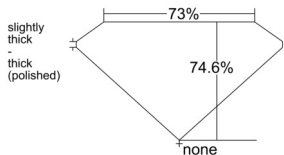

GIA®

FACSIMILE

GIA REPORT 6521798145

Verify this report at GIA.edu

GIA NATURAL DIAMOND DOSSIER®

July 14, 2025
GIA Report Number 6521798145
Shape and Cutting Style ..... Square Modified Brilliant
Measurements ..... 4.36 x 4.20 x 3.13 mm

GRADING RESULTS

Carat Weight ..... 0.46 carat
Color Grade ..... E
Clarity Grade VS2

ADDITIONAL GRADING INFORMATION

Polish ..... Very Good
Symmetry ..... Very Good
Fluorescence ..... None
Clarity Characteristics ..... Feather
Inscription(s): GIA 6521798145

PROPORTIONS

Profile not to actual proportions

GRADING SCALES

GIA COLOR SCALE		GIA CLARITY SCALE			
COLORLESS	D	VERY VERY SLIGHTLY INCLUDED	FLAWLESS		
	E		INTERNALLY FLAWLESS		
	F	VERY SLIGHTLY INCLUDED	VVS₁		
	G		VVS₂		
	H		VS₁		
	NEAR COLORLESS	I	SLIGHTLY INCLUDED	VS₂	
		J		SI₁	
		FAINT	K	INCLUDED	SI₂
			L		I₁
			M		I₂
VERT LIGHT			N	LIGHT	I₃
	O				
	P				
	Q				
LIGHT	R				
	S				
	T				
	U				
	V				
	W				
	X				
	Y				
	Z