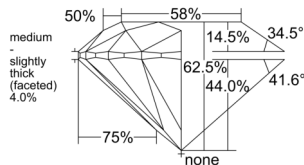

GIA®

FACSIMILE

GIA REPORT 6521827162

Verify this report at GIA.edu

GIA NATURAL DIAMOND DOSSIER®

July 30, 2025
GIA Report Number 6521827162
Shape and Cutting Style ..... Round Brilliant
Measurements ..... 4.25 - 4.30 x 2.67 mm

GRADING RESULTS

Carat Weight ..... 0.30 carat
Color Grade ..... F
Clarity Grade VVS1
Cut Grade ..... Excellent

ADDITIONAL GRADING INFORMATION

Polish ..... Excellent
Symmetry ..... Very Good
Fluorescence ..... None
Clarity Characteristics ..... Pinpoint, Feather
Inscription(s): GIA 6521827162

PROPORTIONS

Profile to actual proportions