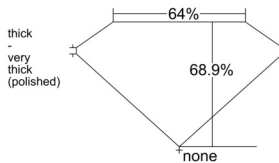

GIA®

FACSIMILE

GIA REPORT 6521832379

Verify this report at GIA.edu

GIA NATURAL DIAMOND DOSSIER®

July 17, 2025
GIA Report Number 6521832379
Shape and Cutting Style ..... Emerald Cut
Measurements ..... 5.09 x 3.83 x 2.64 mm

GRADING RESULTS

Carat Weight ..... 0.51 carat
Color Grade ..... F
Clarity Grade VS2

ADDITIONAL GRADING INFORMATION

Polish ..... Excellent
Symmetry ..... Very Good
Fluorescence ..... None
Clarity Characteristics ..... Crystal, Cloud
Inscription(s): GIA 6521832379

PROPORTIONS

Profile not to actual proportions

GRADING SCALES

GIA COLOR SCALE		GIA CLARITY SCALE			
COLORLESS	D	VERY VERY SLIGHTLY INCLUDED	FLAWLESS		
	E		INTERNALLY FLAWLESS		
	F		VVS₁		
	NEAR COLORLESS	G	VERY SLIGHTLY INCLUDED	VVS₂	
		H		VS₁	
		FAINT	I	SLIGHTLY INCLUDED	VS₂
			J		SI₁
	K		SI₂		
	VERT LIGHT		L	INCLUDED	I₁
			M		I₂
N			I₃		
O					
P					
Q					
R					
LIGHT	S				
	T				
	U				
	V				
	W				
	X				
Y					
Z