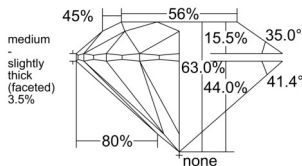

GIA®

FACSIMILE

GIA REPORT 6521835577

Verify this report at GIA.edu

GIA NATURAL DIAMOND DOSSIER®

July 18, 2025
GIA Report Number 6521835577
Shape and Cutting Style ..... Round Brilliant
Measurements ..... 4.44 - 4.47 x 2.80 mm

GRADING RESULTS

Carat Weight ..... 0.34 carat
Color Grade ..... F
Clarity Grade VS1
Cut Grade ..... Excellent

ADDITIONAL GRADING INFORMATION

Polish ..... Excellent
Symmetry ..... Excellent
Fluorescence ..... None
Clarity Characteristics ..... Crystal
Inscription(s): GIA 6521835577

PROPORTIONS

Profile to actual proportions

GRADING SCALES

GIA COLOR SCALE	GIA CLARITY SCALE	GIA CUT SCALE
COLOURESS	FLAWLESS	EXCELLENT
D	INTERNALLY FLAWLESS	
E	VVS₁	VERY GOOD
F		
G	VS₁	GOOD
H		
I	SI₁	FAIR
J		
K	I₁	POOR
L		
M	I₂	
N		
O	I₃	
P		
Q		
R		
S		
T		
U		
V		
W		
X		
Y		
Z